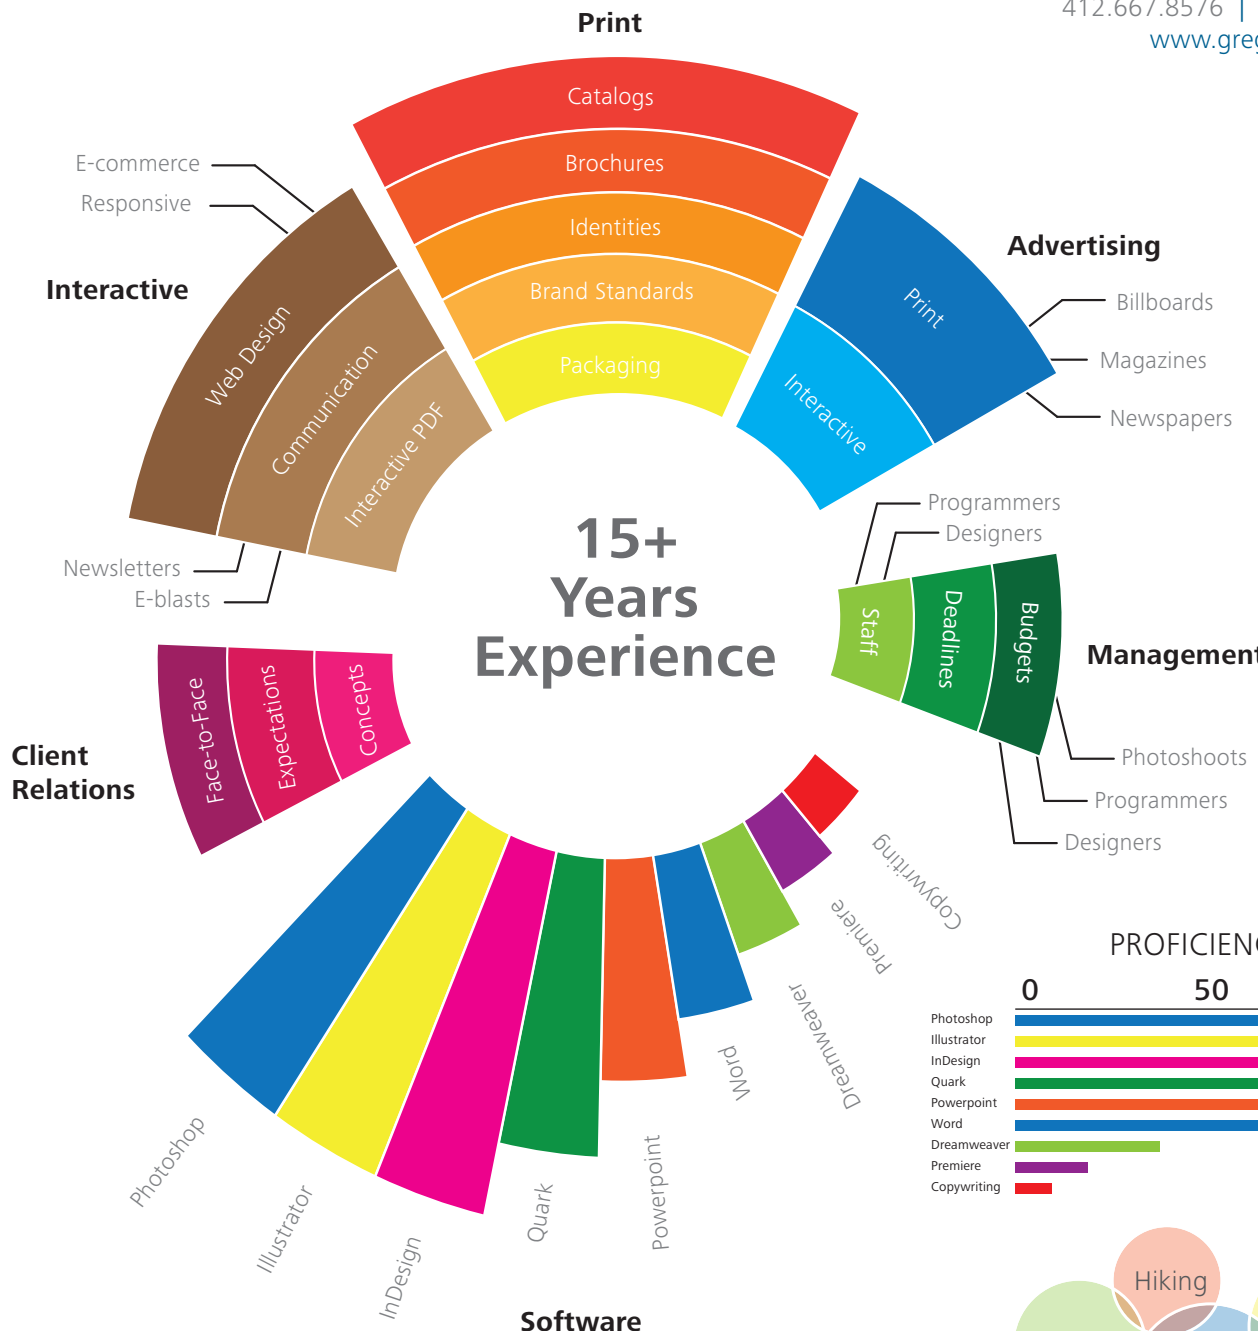

Greg Shaffer

4017 Hazeljack Dr. | Bethel Park, PA 15102
412.667.8576 | 412.595.7861
www.gregorydesign.net

EXPERIENCE

PROFICIENCIES

AGENCY VS. CORPORATE

OUTSIDE THE OFFICE

HISTORY